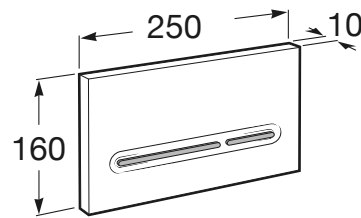

IN-WALL**PL5 DUAL - Dual flush operating plate for concealed cistern****DIMENSIONS**

Length 250 mm.

Height 160 mm.

COLOURS AND FINISHES

0 White

**TECHNICAL DRAWINGS****FEATURES**

Number of buttons: 2

COMPATIBLE WITH